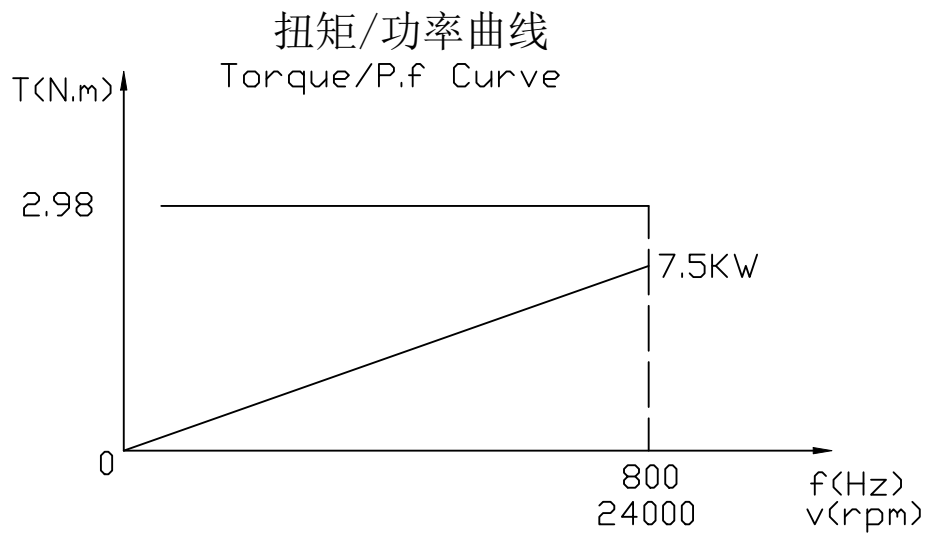

GDL60-30-24Z/7.5
7.5KW 380V 15.5A
800Hz 24000rpm

注: TA:20°C Serv:S6 60% air cooling