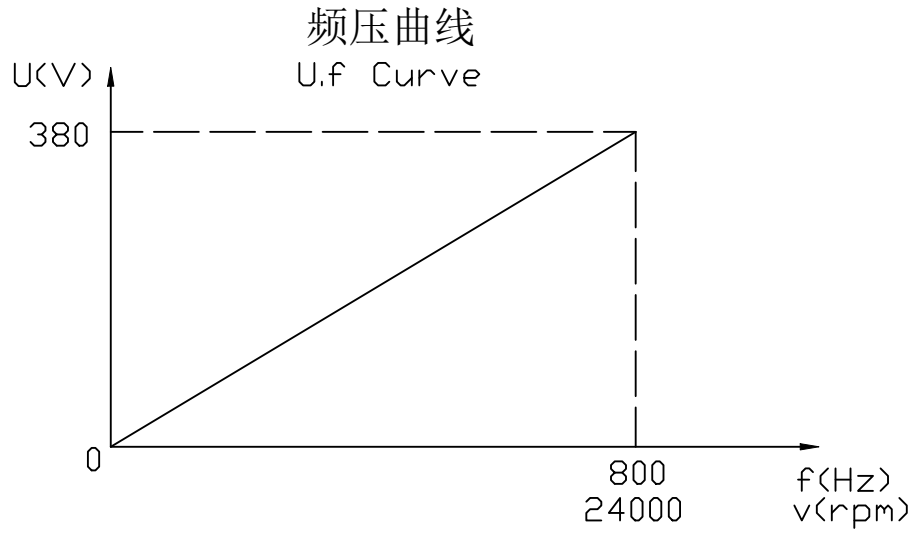

GDL60-30-24Z/7.5
7.5KW 380V 15.5A
800Hz 24000rpm

注: TA:20°C Serv:S6 60% air cooling