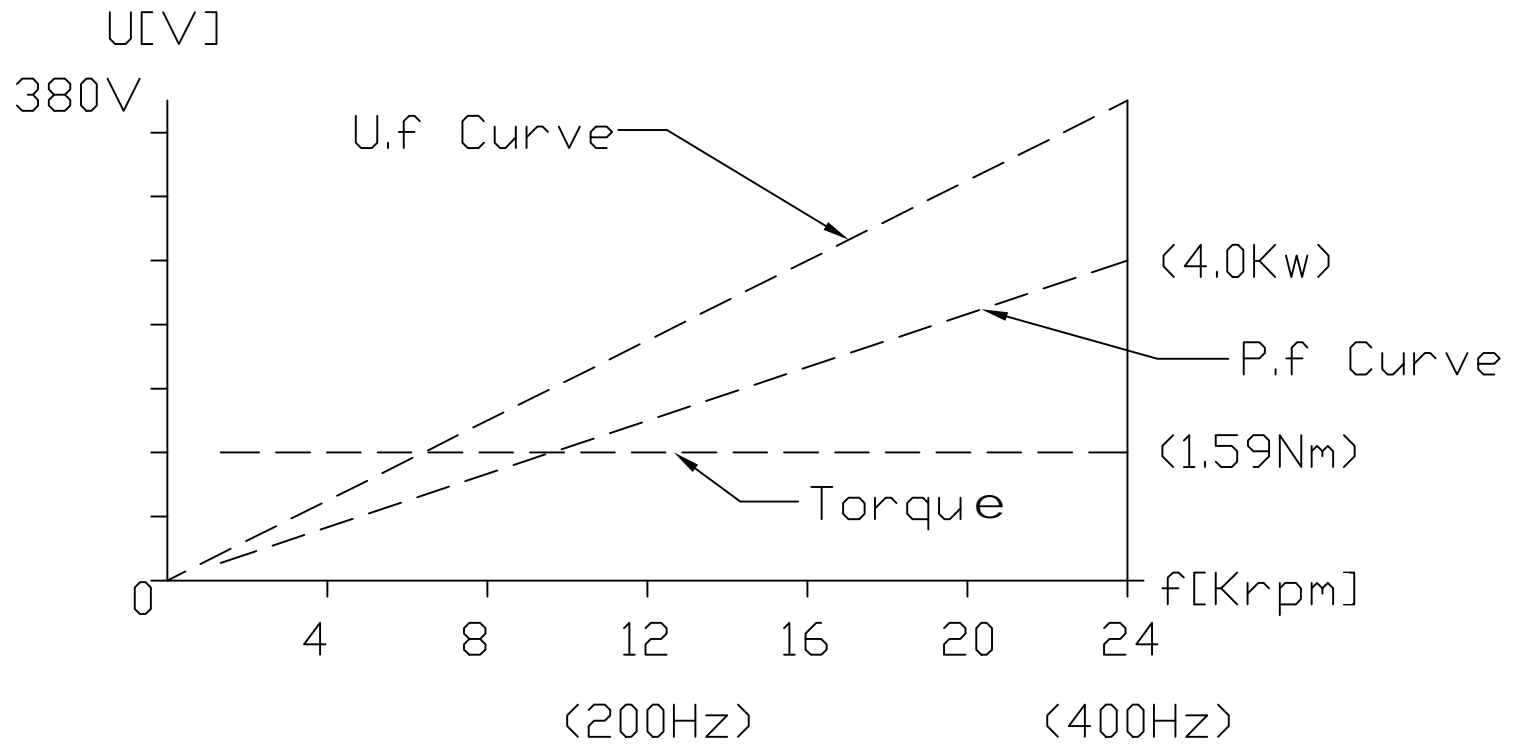

GDK110-24Z/4.0  
380V 8.0A 2P

TA:20°C

Serv:S1

Water cooling