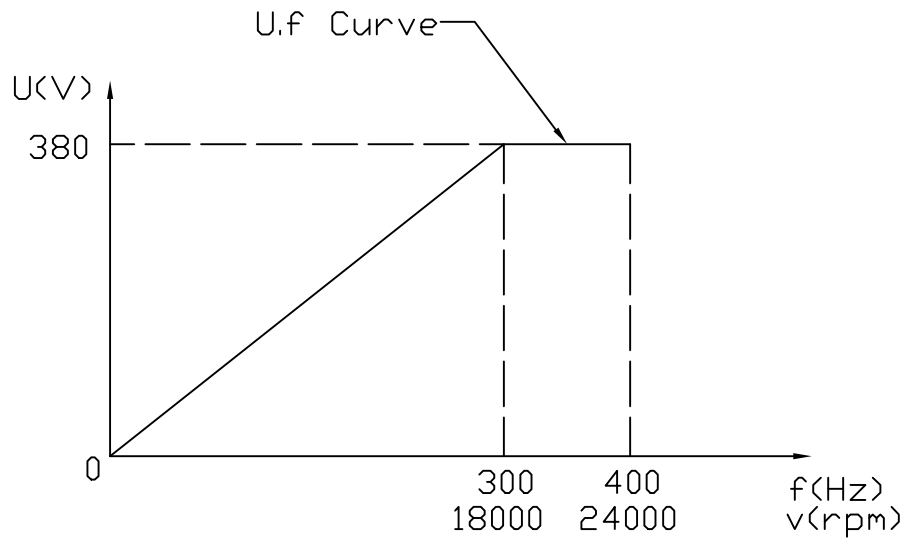

GDK125-18-24Z/5.5
380V 11.0A 2P

TA:20°C Serv:S1 Water cooling