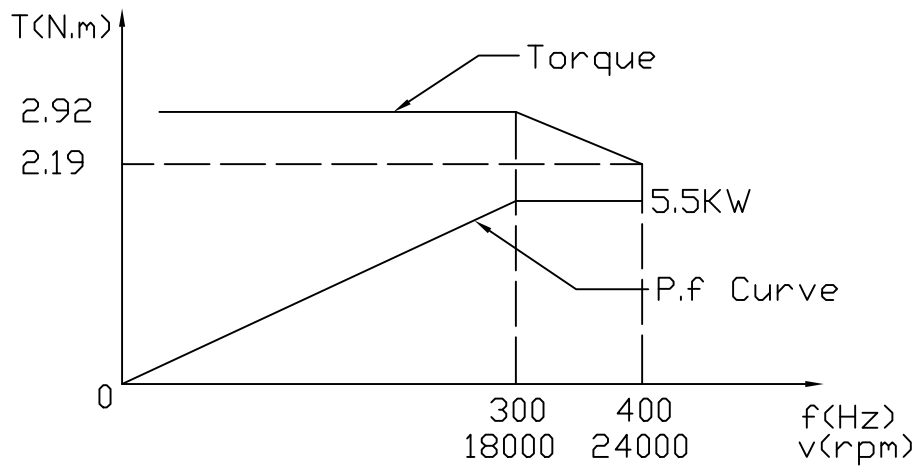

GDK125-18-24Z/5.5
380V 11.0A 2P

TA:20°C Serv:S1 Water cooling